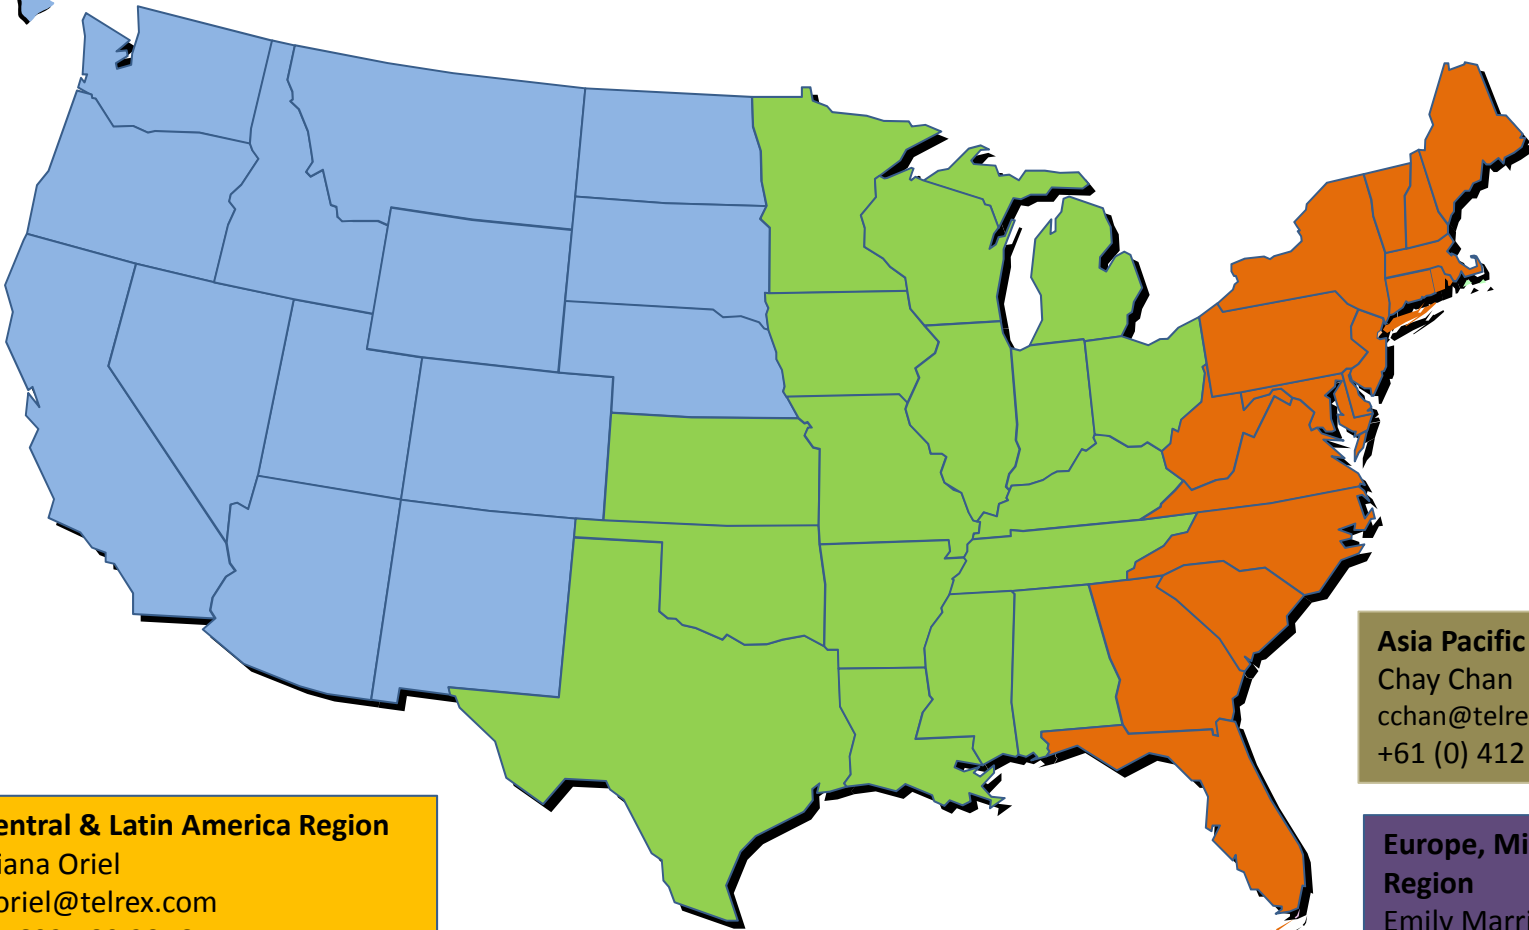

**West Region**  
*Including: British Columbia, Alberta, Saskatchewan & Manitoba, Canada*  
Jason Cha  
jcha@telrex.com  
+1 602 789 2716

**Central Region**  
*Including: Ontario, Canada*  
Sandra Crawford  
scrawford@telrex.com  
+1 602 789 2895 or  
+1 425 827 6156 x130

**East Region**  
*Including: Quebec, Newfoundland, Canada*  
Ed Rogers  
erogers@telrex.com  
+1 602 789 2886 or  
+1 425 827 6156 x125

**Central & Latin America Region**  
Diana Oriel  
doriel@telrex.com  
+1 602 789 2876 or  
+1 425 827 6156 x111